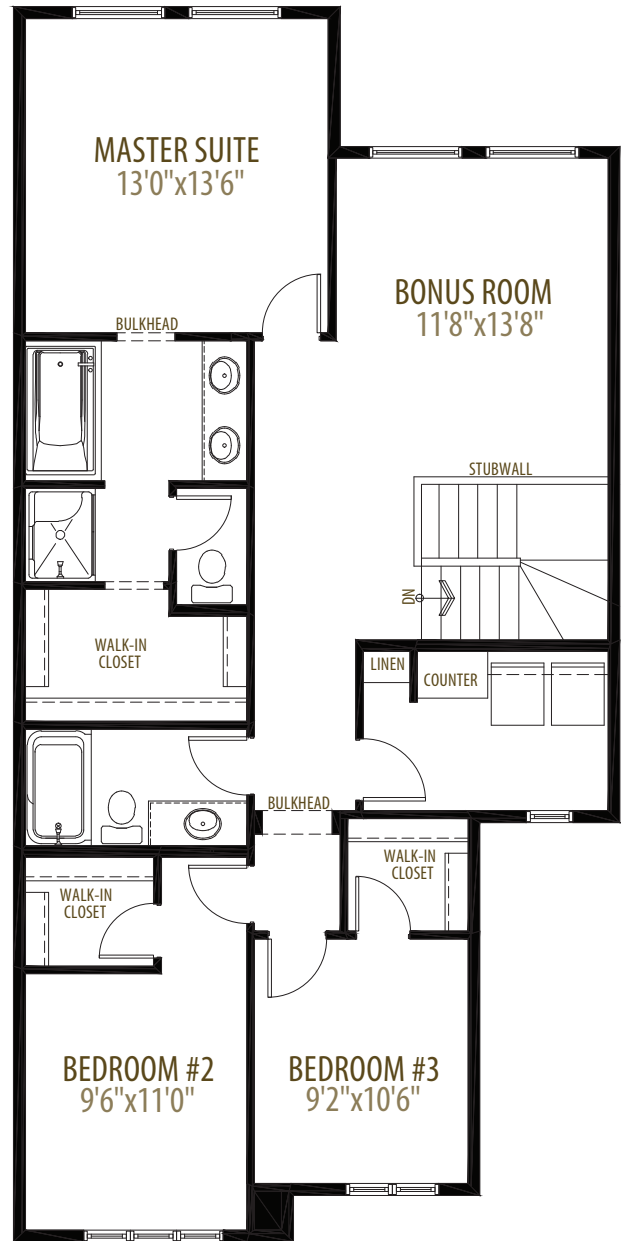

Main Floor 878 sq ft

Upper Floor 1,182 sq ft